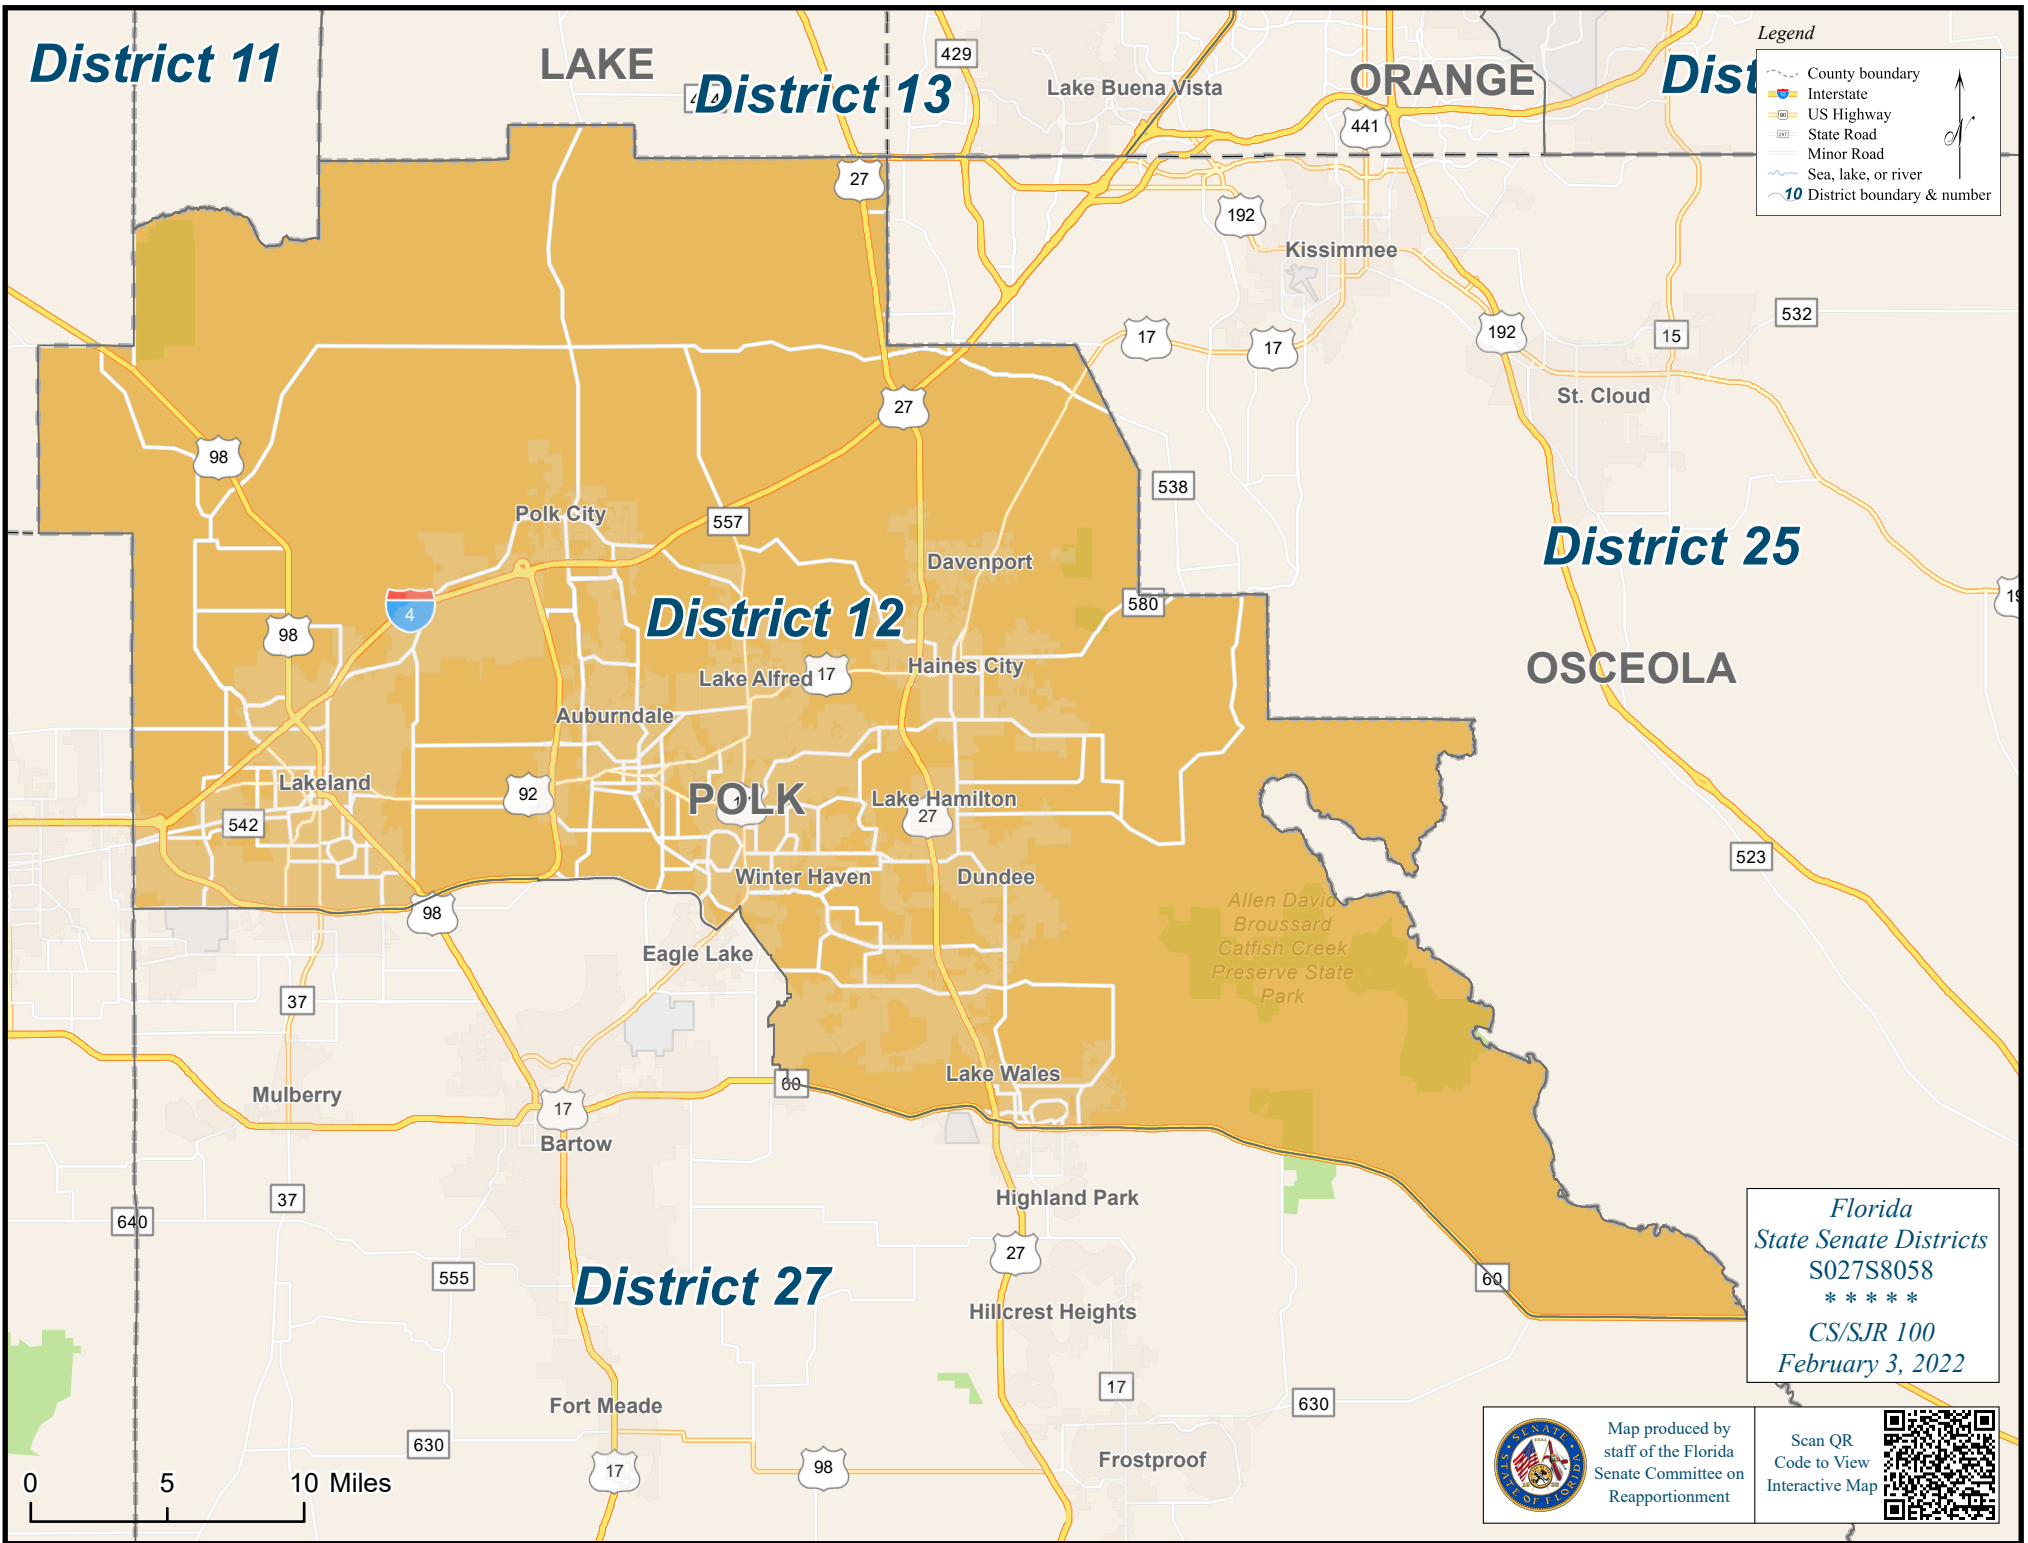

District 11

LAKE

District 13

Lake Buena Vista

ORANGE

District 14

Legend

- County boundary
- Interstate
- US Highway
- State Road
- Minor Road
- Sea, lake, or river
- 10** District boundary & number

District 25

OSCEOLA

District 12

POLK

District 27

*Florida
State Senate Districts
S027S8058

CS/SJR 100
February 3, 2022*

0 5 10 Miles

Map produced by
staff of the Florida
Senate Committee on
Reapportionment

Scan QR
Code to View
Interactive Map